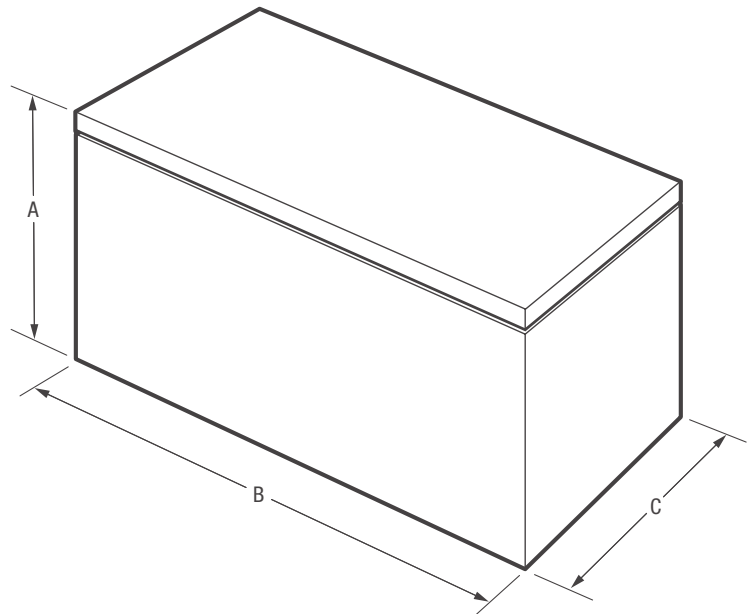

Features	
Defrost	Manual
Adjustable Temperature Control	Yes
Interior Lighting	LED
SpaceWise® Sliding Plastic Basket with Colour-Coordinated Clips	1
Food Organization System	
Defrost Water Drain	Yes
Lid Handle	Yes
Lock with Pop-Out Key	Yes
Power-On Light	Yes
Certifications	
CSA Rating	Household
Specifications	
Total Capacity (Cu. Ft.)	15.6
Annual Energy (kWH)	306
Annual Energy Cost (.12/kWH)	47
Power Supply Connection Location	Left Bottom Rear
Voltage Rating	115V / 60Hz / 5A
Connected Load (kW rating) @ 115 Volts¹	.6
Amps @ 115 Volts	5
Minimum Circuit Required (Amps)	15
Shipping Weight (Approx.)	172 Lbs.

¹An electrical supply with grounded three-prong receptacle is required. The power supply circuit must be installed in accordance with current local codes & ordinances.

NOTE: For planning purposes only. Always consult local and national electric codes. Refer to Product Installation Guide for detailed installation instructions on the web at frigidaire.ca.

Product Dimensions	
A - Height (Including Lid)	34-3/8"
B - Width	55-3/4"
C - Depth	29-1/2"
Height with Lid Open 90°	60-5/8"

Accessories information available on the web at frigidaire.ca